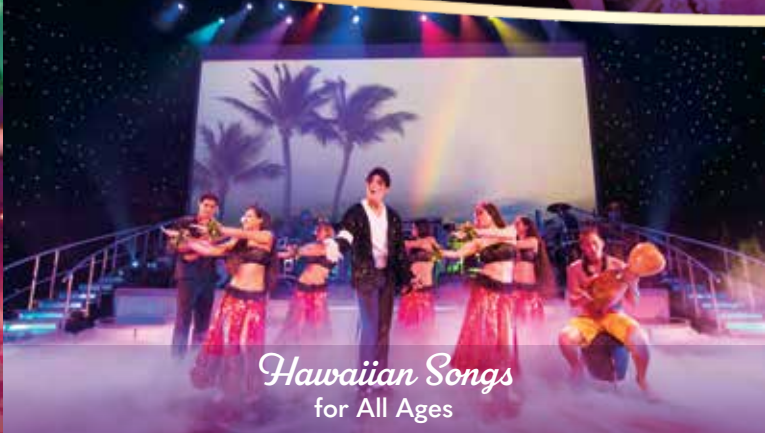

# LUAU *and* SHOW

Celebrating  
**13**  
YEARS  
OF ALOHA!

*Biggest Show*

*World Class  
Performance*

*Ukulele Performance  
Sounds of Hawaii*

*Hawaiian Songs  
for All Ages*

750-Seat  
**THEATER**

**Ultimate Theater & Luau Experience**

- ♪ Backstage tour with Green Room® reception, a glass of "champagne," pupus and one photo (per two persons)
- ♪ Fresh orchid lei (per person), luau welcome & hula with preferred seating at outdoor Hawaiian Pavilion
- ♪ 'Ono luau buffet with whole pig, roast beef, one mai tai and one premium beverage
- ♪ Be mesmerized with Waikiki's Biggest Hawaiian Show® in the best seats
- ♪ Post-Show Meet&Greet® with cast members