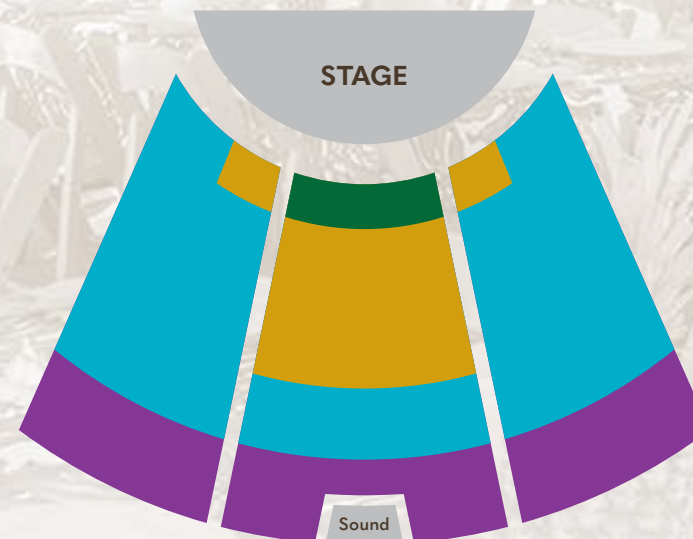

Travis Powell
as Elvis Presley

William Hall
as Michael Jackson

Meleana Brown
Hawaii Artist

Sienna Souza
Hawaii Artist

**Fire Knife
Dancer**

**Singers and
Dancers**

**Rockin'
Live Band**

ROYAL HAWAIIAN THEATER
Waikiki's Only 750-Seat Premier Theater

Rock-A-Hula® Show Seating Chart

- GREEN ROOM Waikiki Luau
- VIP Waikiki Luau
- ORIGINAL Waikiki Luau
- ROCKIN' SHOW

☼ = Daytime Theater Rental available before 4PM

8:30PM - 11:30PM

Music Lounge

Perfect After-Dinner Hospitality Lounge
\$35 per person • Minimum 100 to 600 persons