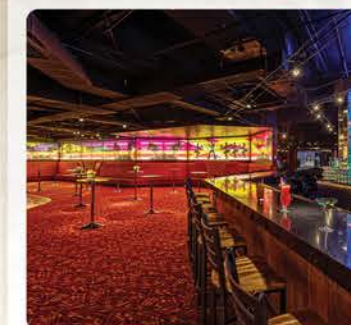

## All Great Seats

In the 750-seat theater with elevated seats to see, hear and feel the powerful performances!

**GREEN ROOM Waikiki Luau**

**VIP Waikiki Luau**

**ORIGINAL Waikiki Luau**

**ROCKIN' SHOW**

## Perfect Venue for Your Event

Waikiki's premier 750-seat theater with Music Lounge and outdoor Hawaiian Pavilions. Contact our Event Specialist today!