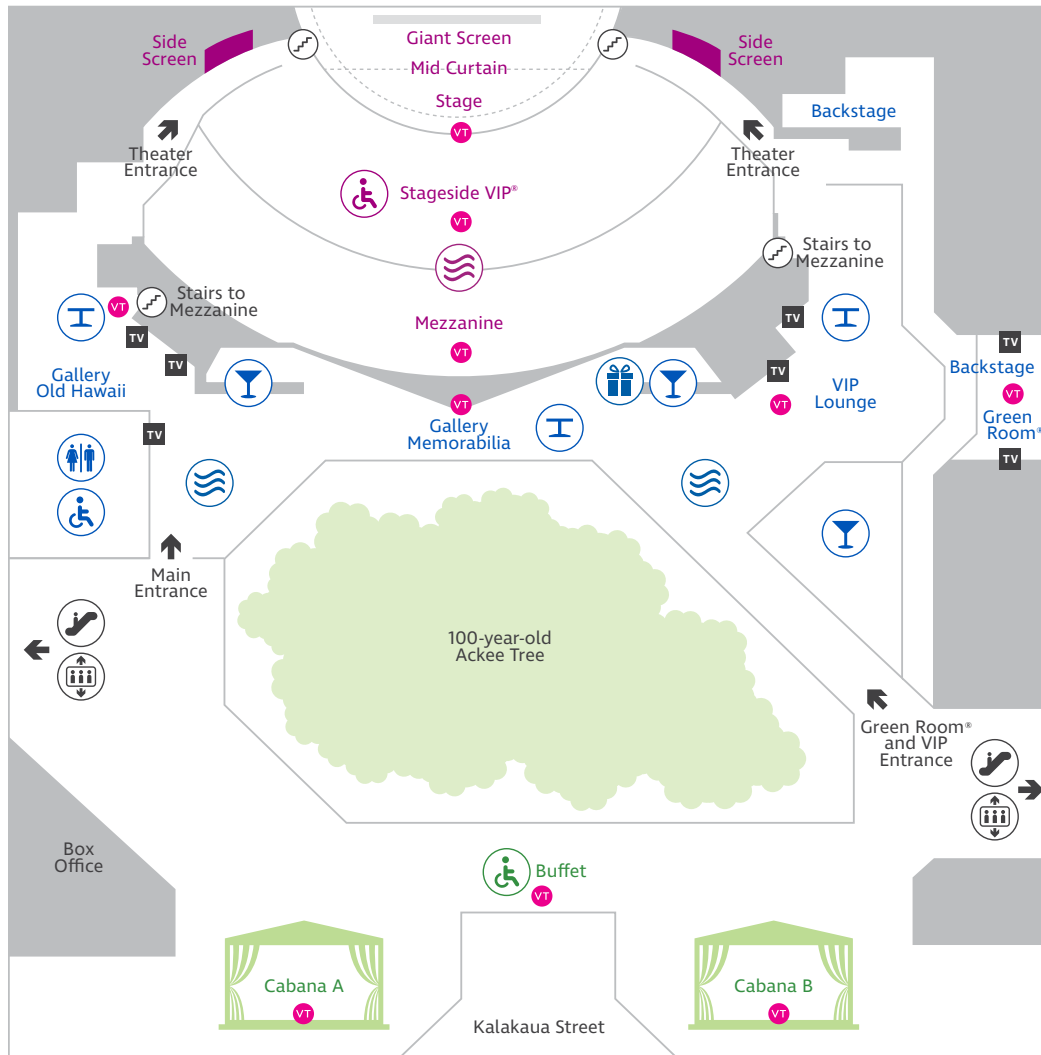

FACILITY PROFILE / OVERVIEW

Waikiki's only premier theater with 750 seats

- **Location:** Royal Hawaiian Center, Building B, 4th Floor
- **Capacity:** 750 Persons
- **Space:** Interior 21,273 square feet; Exterior 10,093 square feet
- **Theater / Stage Use:** Ask for facility tech specs.
- **Loading:** Permission needed from Royal Hawaiian Center. Freight Elevator 5'W x 8'H x 7'L.

Note: Capacity below might change depending on product category.

SYMBOL KEY

- Cocktail Area
- Restroom
- Elevator
- Stairs
- Bar
- ADA Accessible
- Escalator
- No Public Access
- Gift Shop
- Air Conditioning
- Flat Screen TV
- VT** Virtual Tour: RockAHulaHawaii.com/virtualtour
See below for location

THEATER: 750 capacity
Stage (W x H) Giant Screen: 40' x 29' Stage: 56' x 20' Mid Curtain: 55'6" x 19'9" 2 Side Screens: 22' x 21'
Stageside VIP® Table: 200 seats Banquet chairs: 300 seats
Mezzanine Theater style: 487 seats
INTERIOR SPACE
Green Room® Cocktail: 50 persons
VIP Lounge Cocktail: 150 persons Table: 110 seats
Gallery Memorabilia Cocktail: 75 persons Table: 50 seats
Gallery Old Hawaii Cocktail: 75 persons Table: 50 seats
OUTSIDE TERRACE
Cabana: A & B Cocktail: 250 persons each Table: 200 seats each

VT Virtual Tour: RockAHulaHawaii.com/virtualtour

2021 RH-FP'

Brand New Show!

Only 750-Seat Premier Theater in Waikiki

Multimedia Theater

Stageside VIP® Area

Exclusive Green Room® Backstage for VIPs

VIP Bar and Lounge