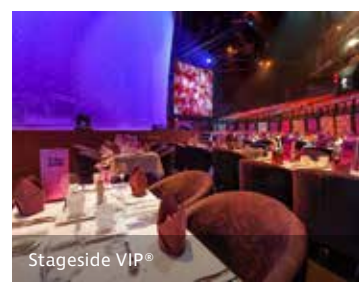

FACILITY PROFILE / OVERVIEW

Waikiki's only premier theater with 750 seats

- **Location:** Royal Hawaiian Center, Building B, 4th Floor
- **Capacity:** 750 Persons
- **Space:** Interior 21,273 square feet; Exterior 10,093 square feet
- **Theater / Stage Use:** Ask for facility tech specs.
- **Loading:** Permission needed from Royal Hawaiian Center. Freight Elevator 5'W x 8'H x 7'L.

Note: Capacity below might change depending on product category.

SYMBOL KEY

- Cocktail Area
- Restroom
- Elevator
- Stairs
- Bar
- ADA Accessible
- Escalator
- No Public Access
- Gift Shop
- Air Conditioning
- Flat Screen TV
- VT** Virtual Tour: RockAHulaHawaii.com/virtualtour
See below for location

THEATER: 750 capacity
Stage (W x H) Giant Screen: 40' x 29' Stage: 56' x 20' Mid Curtain: 55'6" x 19'9" 2 Side Screens: 22' x 21'
Stageside VIP® Table: 200 seats Banquet chairs: 300 seats
Mezzanine Theater style: 487 seats
INTERIOR SPACE
Green Room® Cocktail: 50 persons
VIP Lounge Cocktail: 150 persons Table: 110 seats
Gallery Memorabilia Cocktail: 75 persons Table: 50 seats
Gallery Old Hawaii Cocktail: 75 persons Table: 50 seats
OUTSIDE TERRACE
Cabana: A & B Cocktail: 250 persons each Table: 200 seats each

VT Virtual Tour: RockAHulaHawaii.com/virtualtour

2021 RH-FP'

Brand New Show!

Only 750-Seat Premier Theater in Waikiki

Multimedia Theater

Stageside VIP® Area

Exclusive Green Room® Backstage for VIPs

VIP Bar and Lounge