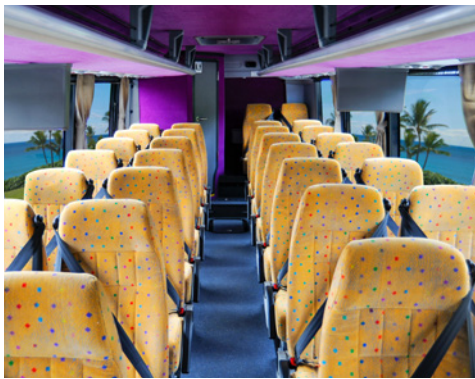

VEHICLE PROFILE

Deluxe Gold Tamsa Motorcoach: Fleet of 4 with 34 Seats

Custom Deluxe Midsize Motorcoach Fleet

Royal Star® Difference: On-Time Guarantee, 100% Seat Belted & DriveCam-Equipped and 15-Minute Increment Charge.

Deluxe Passenger Comfort: Easy access with kneeling feature, air-conditioning, seat belt, panoramic window views, reclining seats, adjustable headrest / footrest and more

Advanced Audio / DVD Video System: With microphone and flat screens.