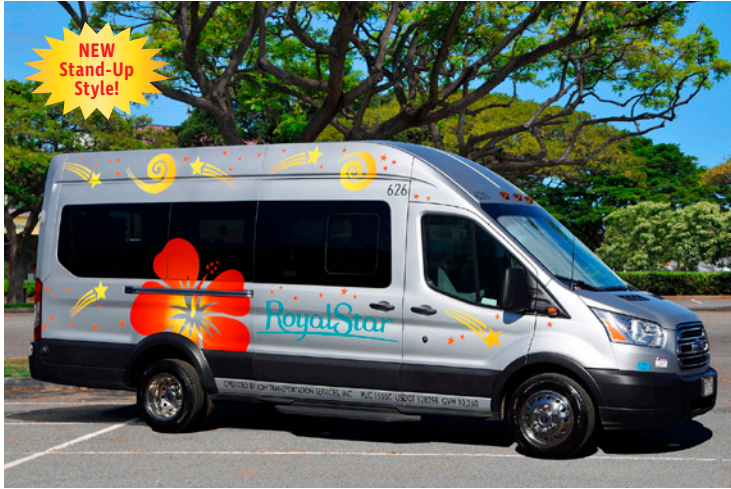

VEHICLE PROFILE

Smart Silver Van: Fleet of 4 with 14 Seats

All New Stand-up Style. Perfect Size for Wherever You Want to Go!

Royal Star® Difference: On-Time Guarantee, 100% Seat Belted & DriveCam-Equipped and 15-Minute Increment Charge.

Passenger Comfort: Air-conditioning, seat belt, Enough interior height for a 6'4" individual to stand, Privacy Glass, Easy access entry (running boards) and seating.

DVD Video System.

Same-Day Service to experience the beauty of the island of Oahu.

Vehicle & Most Advanced Technology

Dimensions: 21'9" long, 6.5' wide, 9'2" high.

Turbo Diesel Engine delivers low RPM power for smooth acceleration.

Heavy Duty alternators.

Operation Info & More

Baggage: 12 bags. Hand-carry bags are allowed on laps inside the vehicle.

Aloha on Wheels®

Virtual Tour: RoyalStarHawaii.com/virtualtour

ROYAL STAR HAWAII TRANS & TOURS®

Only Hawaii transportation operator providing **On-Time Guarantee***, **15-Minute Increment Charge**, **100% Seat Belted & DriveCam-Equipped** fleet. Plus, our different categories from "Deluxe Gold" with mint and hand towelette service to "Silver" with the best price point. Island of Oahu, where and when you want to go.