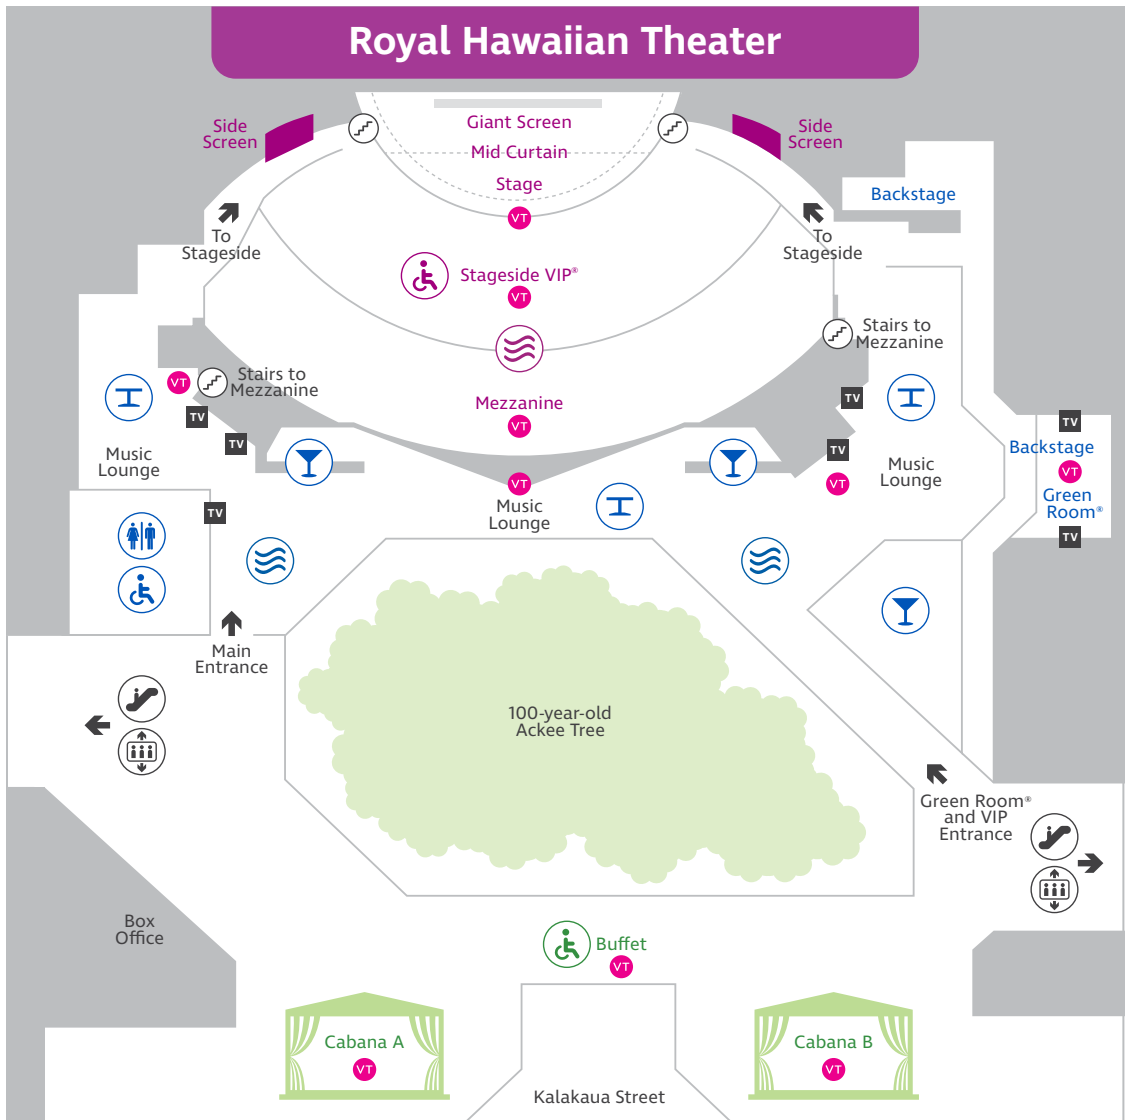

INCLUSIONS

Exclusive Use of Outdoor Cabana: In Central Waikiki.
Tables and Chairs
One Crew

FACILITIES

TYPE	MIN – MAX CAPACITY	NOTES
Off-Hour Outdoor Cabana	400	2 cabanas with a maximum capacity of 200 guests for each cabana.

ROYAL HAWAIIAN THEATER FACILITY PROFILE

Waikiki's only premier theater with 750 seats

- **Location:** Royal Hawaiian Center, Building B, 4th Floor
- **Capacity:** 750 Persons
- **Space:** Interior 21,273 square feet; Exterior 10,093 square feet
- **Theater / Stage Use:** Ask for facility tech specs.
- **Loading:** Permission needed from Royal Hawaiian Center. Freight Elevator 5'W x 8'H x 7'L.

Note: Capacity below might change depending on product category.

SYMBOL KEY

- Cocktail Area
- Restroom
- Elevator
- Stairs
- Bar
- ADA Accessible
- Escalator
- No Public Access
- Air Conditioning
- Flat Screen TV
- VT** Virtual Tour: RockAHulaHawaii.com/virtualtour
See below for location

OUTDOOR CABANA	Capacity
Hula Burger Lunch*	400
Waikiki Luau & Buffet	400

* 1,000 by staggering arrival with 3 – 5 hour use of Cabana before 4:00PM

ROCK-A-HULA® SHOW	Capacity
Theater	750
Green Room®	30
Stageside VIP®	230
Waikiki Luau Buffet & Show	400