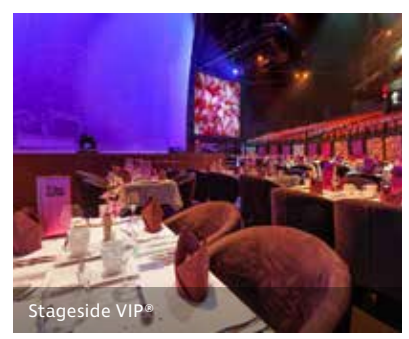

Note: Capacity below might change depending on product category.

SYMBOL KEY

- Cocktail Area
- Restroom
- Elevator
- Stairs
- Bar
- ADA Accessible
- Escalator
- No Public Access
- Air Conditioning
- Flat Screen TV
- VT** Virtual Tour: RockAHulaHawaii.com/virtualtour
See below for location