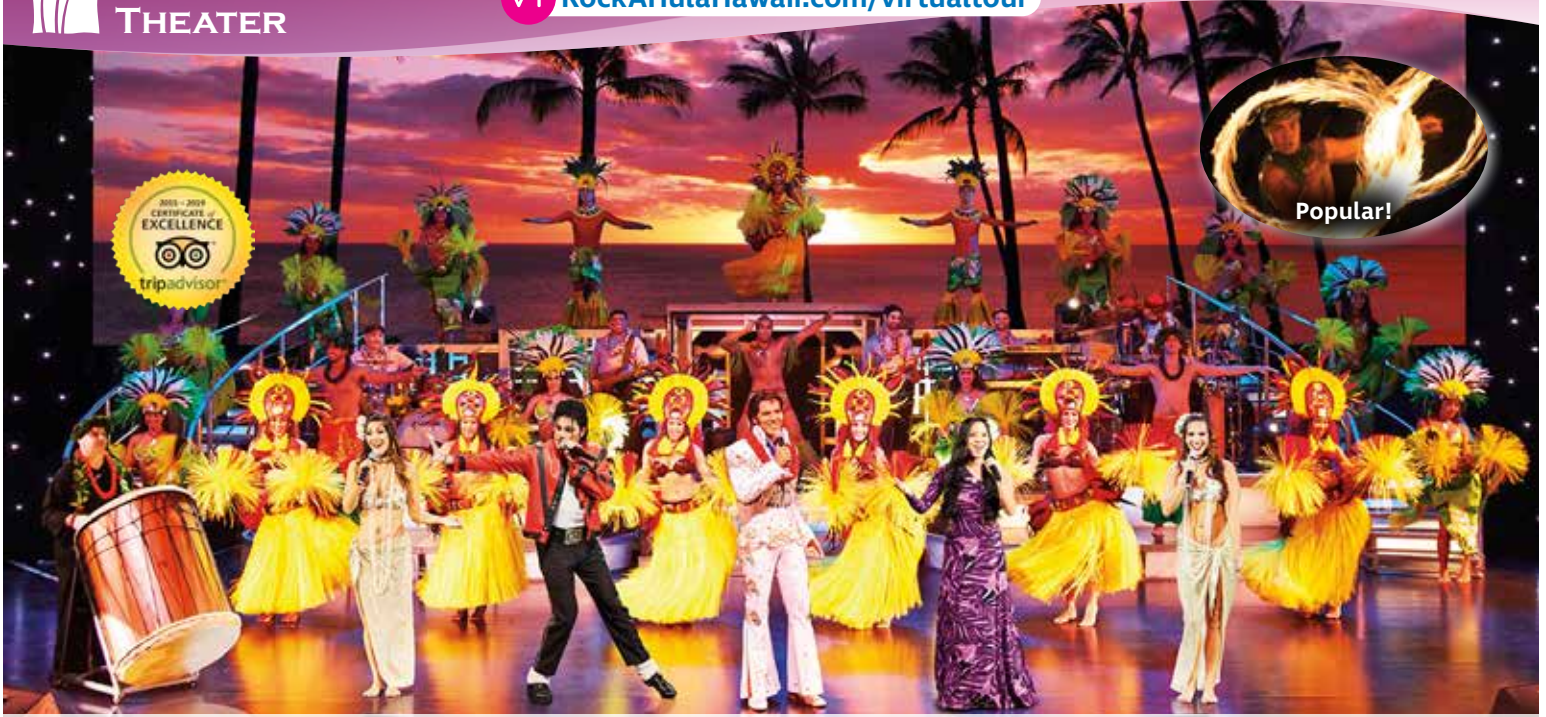

ROYAL HAWAIIAN THEATER

Virtual Tour:

VT RockAHulaHawaii.com/virtualtour

9/1/22 - 3/31/23 RH-HS'