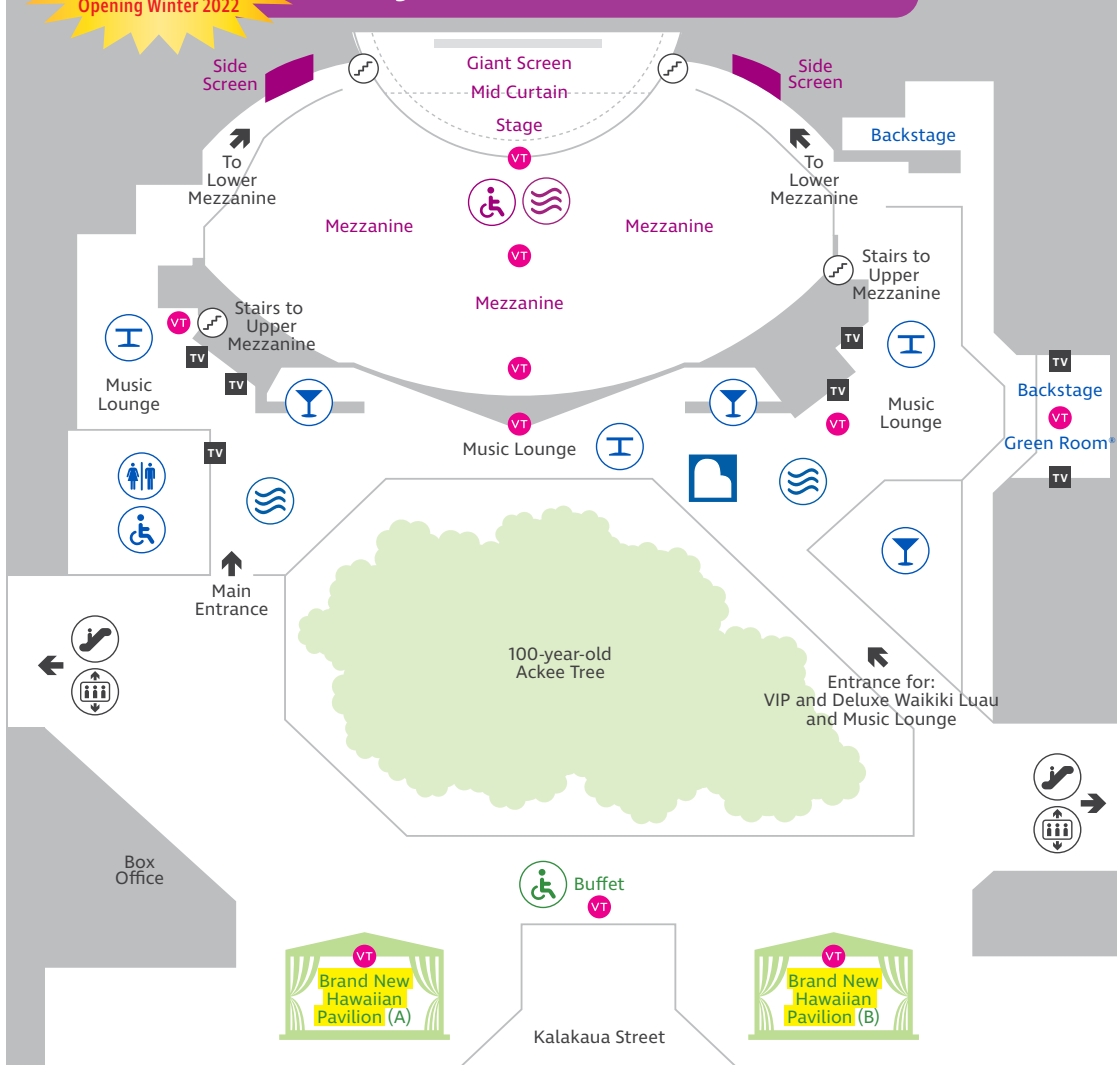

## ROYAL HAWAIIAN THEATER FACILITY PROFILE

Waikiki's only premier theater with 750 seats. Home of Waikiki's Biggest Hawaiian Show® Rock-A-Hula®, Hula Burger® and Music Lounge.

• **Location:** Royal Hawaiian Center, Building B, 4th Floor

## SYMBOL KEY

- Cocktail Area
- Bar
- Air Conditioning
- Virtual Tour: [RockAHulaHawaii.com/virtualtour](http://RockAHulaHawaii.com/virtualtour)  
See below for location
- Restroom
- ADA Accessible
- Flat Screen TV
- Elevator
- Escalator
- Grand Piano
- Stairs
- No Public Access

## Royal Hawaiian Theater

Theater

Green Room®

Music Lounge

Outdoor Hawaiian Pavilion

**NEW!**

OUTDOOR HAWAIIAN PAVILION (2)	
Hula Burger Lunch*	500 Seats
Waikiki Luau & Buffet	500 Seats

ROCK-A-HULA® SHOW	
Theater	750 Seats
Green Room®	30 Seats

MUSIC LOUNGE	
Lounge	200 Seats
Outdoor Hawaiian Pavilion (2)	500 Seats

\* 1,000 by staggering arrival with 3 – 5 hour use of Cabana before 4:00PM

ROYAL HAWAIIAN THEATER

Virtual Tour:

VT [RockAHulaHawaii.com/virtualtour](http://RockAHulaHawaii.com/virtualtour)