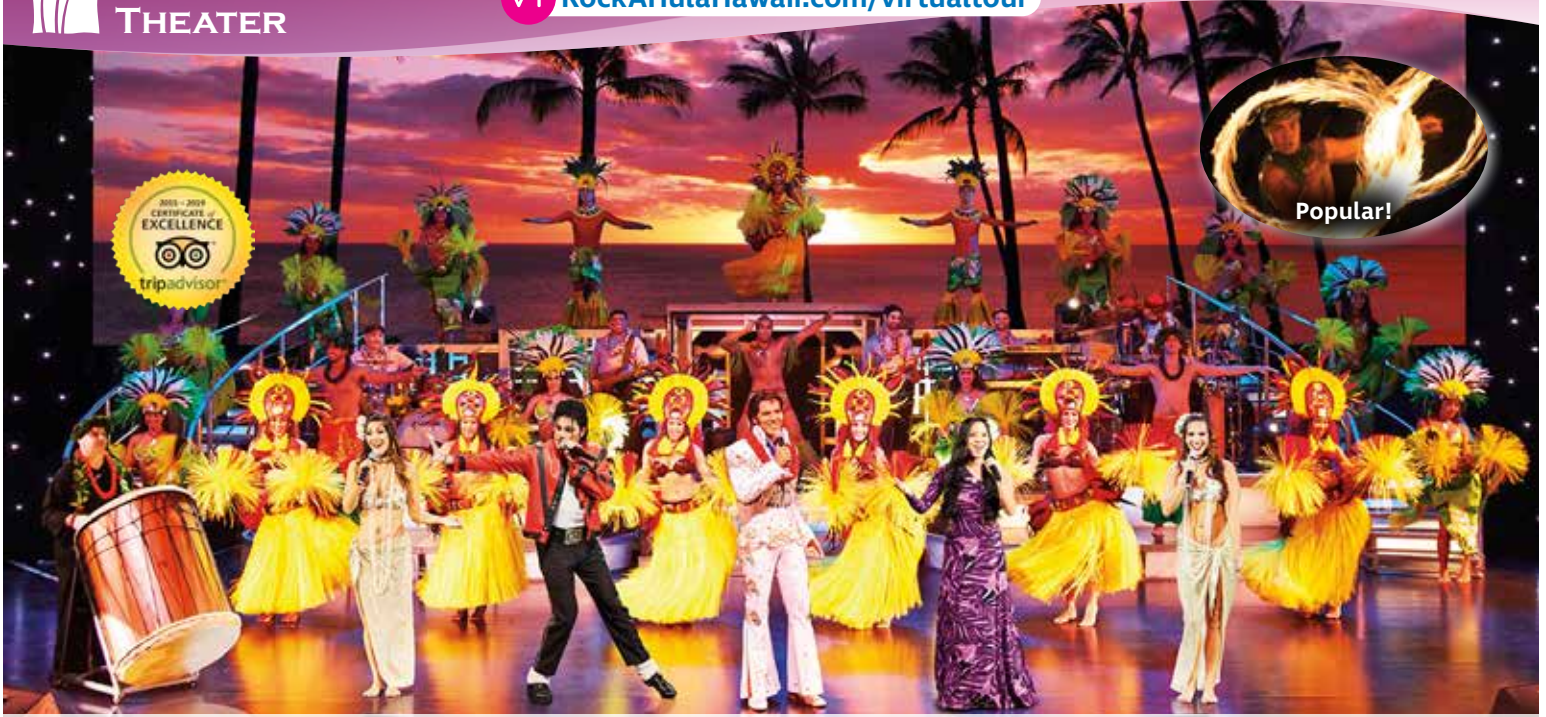

ROYAL HAWAIIAN THEATER

Virtual Tour:

VT RockAHulaHawaii.com/virtualtour

9/1/22 - 3/31/23 RH-HS'

Home of Waikiki's Biggest Hawaiian Show®, "Rock-A-Hula"