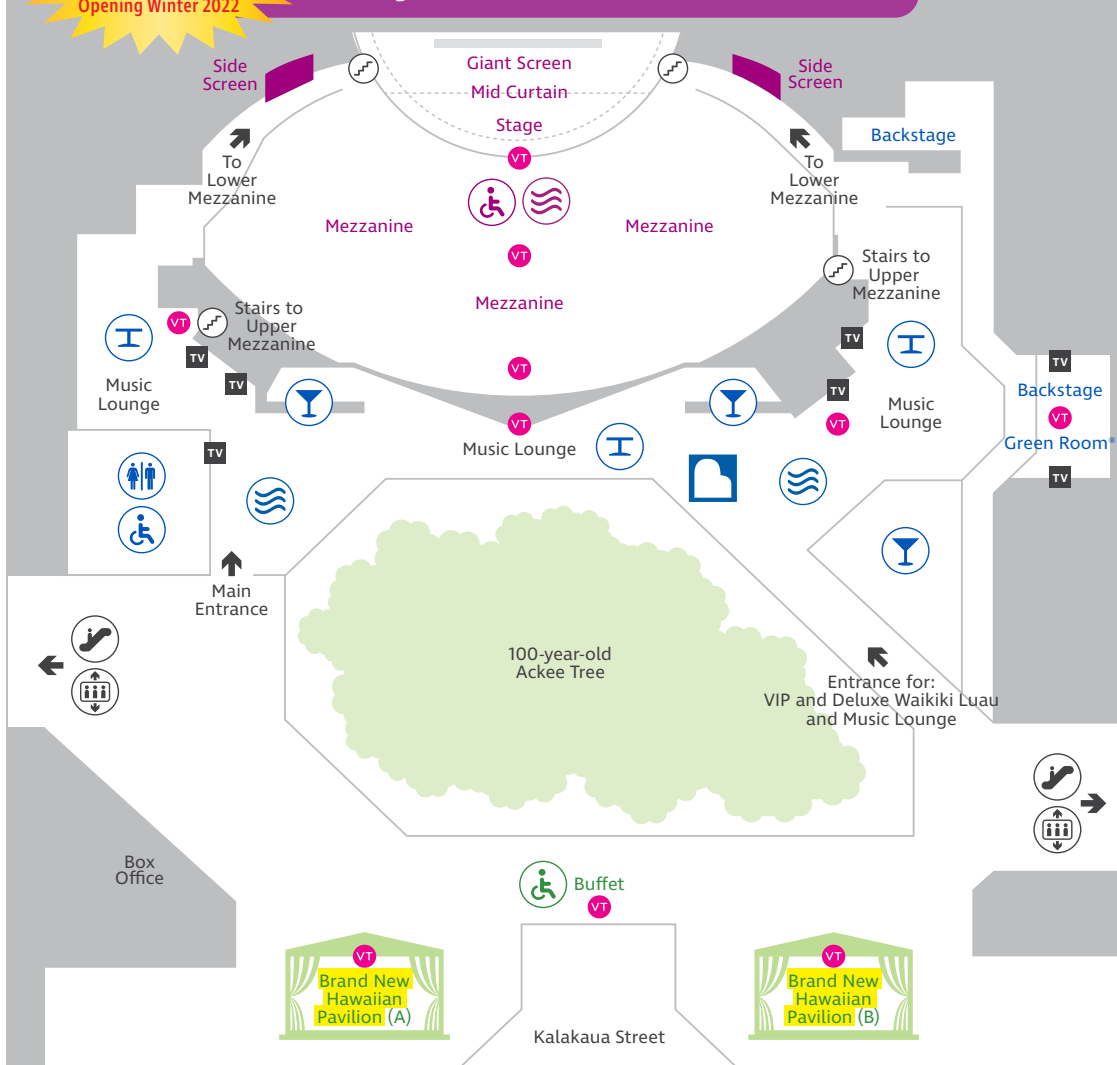

ROYAL HAWAIIAN THEATER FACILITY PROFILE

Waikiki's only premier theater with 750 seats. Home of Waikiki's Biggest Hawaiian Show® Rock-A-Hula®, Hula Burger® and Music Lounge.

• **Location:** Royal Hawaiian Center, Building B, 4th Floor

• **Capacity:** 750 Persons

• **Space:** Interior 21,273 square feet; Exterior 10,093 square feet

• **Theater / Stage Use:** Ask for facility tech specs.

• **Loading:** Permission needed from Royal Hawaiian Center.
Freight Elevator 5'W x 8'H x 7'L.

Note: Capacity below might change depending on product category.

SYMBOL KEY

- Cocktail Area
- Restroom
- Elevator
- Stairs
- Bar
- ADA Accessible
- Escalator
- No Public Access
- Air Conditioning
- Flat Screen TV
- Grand Piano
- **VT** Virtual Tour: RockAHulaHawaii.com/virtualtour
  See below for location

Royal Hawaiian Theater