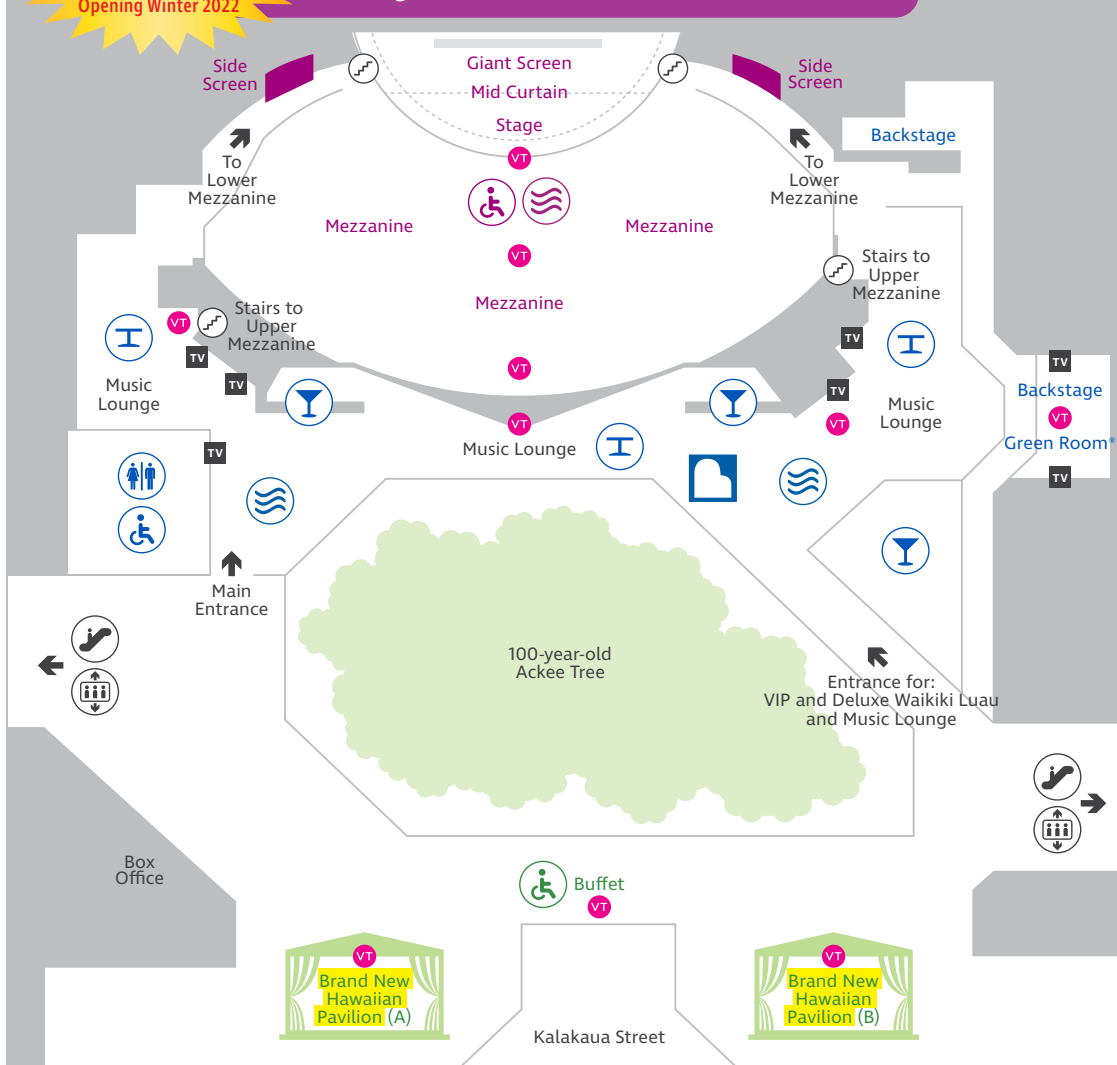

ROYAL HAWAIIAN THEATER FACILITY PROFILE

Waikiki's only premier theater with 750 seats. Home of Waikiki's Biggest Hawaiian Show® Rock-A-Hula®, Hula Burger® and Music Lounge.

• **Location:** Royal Hawaiian Center, Building B, 4th Floor

• **Capacity:** 750 Persons

• **Space:** Interior 21,273 square feet; Exterior 10,093 square feet

• **Theater / Stage Use:** Ask for facility tech specs.

• **Loading:** Permission needed from Royal Hawaiian Center.
Freight Elevator 5'W x 8'H x 7'L.

Note: Capacity below might change depending on product category.

SYMBOL KEY

- Cocktail Area
- Restroom
- Elevator
- Stairs
- Bar
- ADA Accessible
- Escalator
- No Public Access
- Air Conditioning
- Flat Screen TV
- Grand Piano
- **VT** Virtual Tour: RockAHulaHawaii.com/virtualtour
  See below for location

Brand New Outdoor HAWAIIAN PAVILION!
Opening Winter 2022

Royal Hawaiian Theater