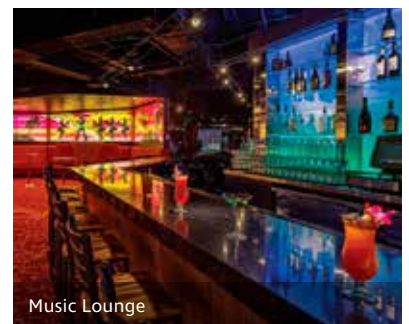

## Royal Hawaiian Theater

Theater

Green Room®

Music Lounge

Outdoor Hawaiian Pavilion

**NEW!**

OUTDOOR HAWAIIAN PAVILION (2)	
Hula Burger Lunch*	500 Seats
Waikiki Luau & Buffet	500 Seats

ROCK-A-HULA® SHOW	
Theater	750 Seats
Green Room®	30 Seats