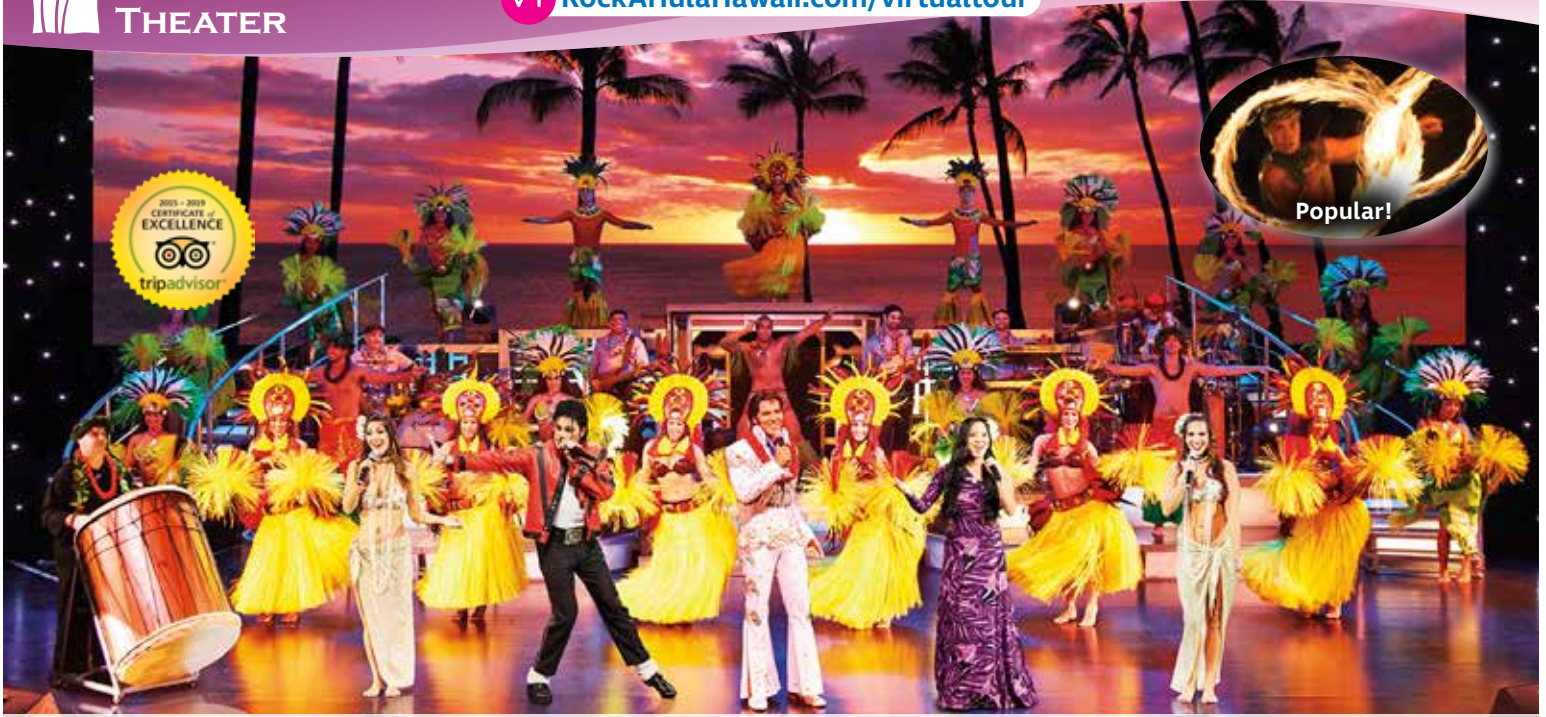

ROYAL HAWAIIAN THEATER

Virtual Tour:

VT RockAHulaHawaii.com/virtualtour

9/1/22 - 3/31/23 RH-HS'