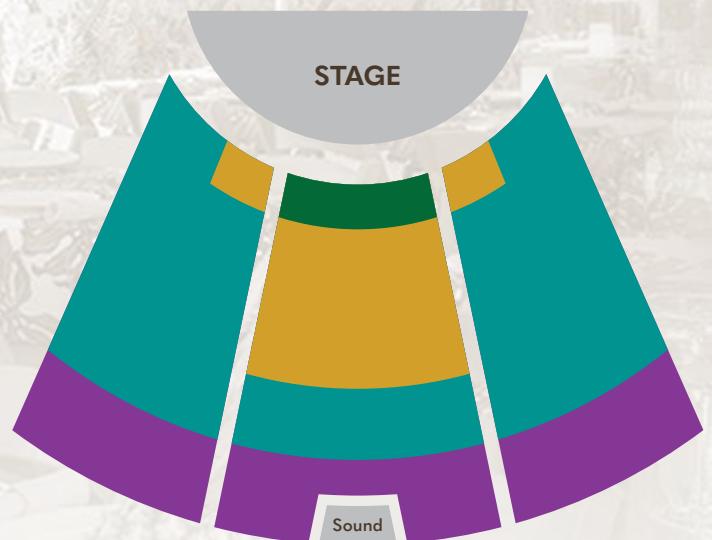

Rock-A-Hula® Show Seating Chart

GREEN ROOM Waikiki Luau

VIP Waikiki Luau

ORIGINAL Waikiki Luau

ROCKIN' SHOW

ROCK-A-HULA® ★ ROYAL HAWAIIAN CENTER, BLDG. B, 4TH FLOOR

Toll Free 1-855-805-7469 ★ Resv 808-629-SHOW (7469) ★ Events 808-983-7884 ★ Fax 808-983-7780
RockAHulaHawaii.com ★ StarsofParadise.com