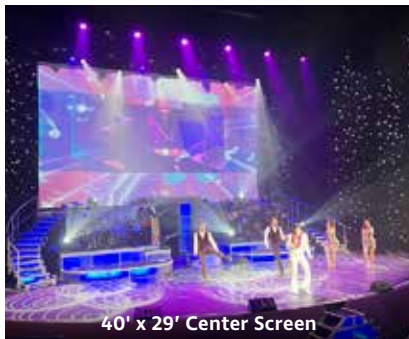

ROYAL HAWAIIAN THEATER

THEATER PROFILE – VIRTUAL

From 4/1/23 RH-TP'

ROYAL HAWAIIAN THEATER

Home of Rock-A-Hula®, Music Lounge® & Hula Burger®

Virtual Tour:

VT RockAHulaHawaii.com/virtualtour

750-SEAT THEATER & BACKSTAGE

40' x 29' Center Screen

750-Seat Theater with Two Side Screens

Backstage Green Room®

MUSIC LOUNGE (200 Persons)

Music Lounge with Stylish Bar

Live Piano Entertainment

Handcrafted Cocktails

TWO OUTDOOR HAWAIIAN PAVILIONS (250 Seats Each)