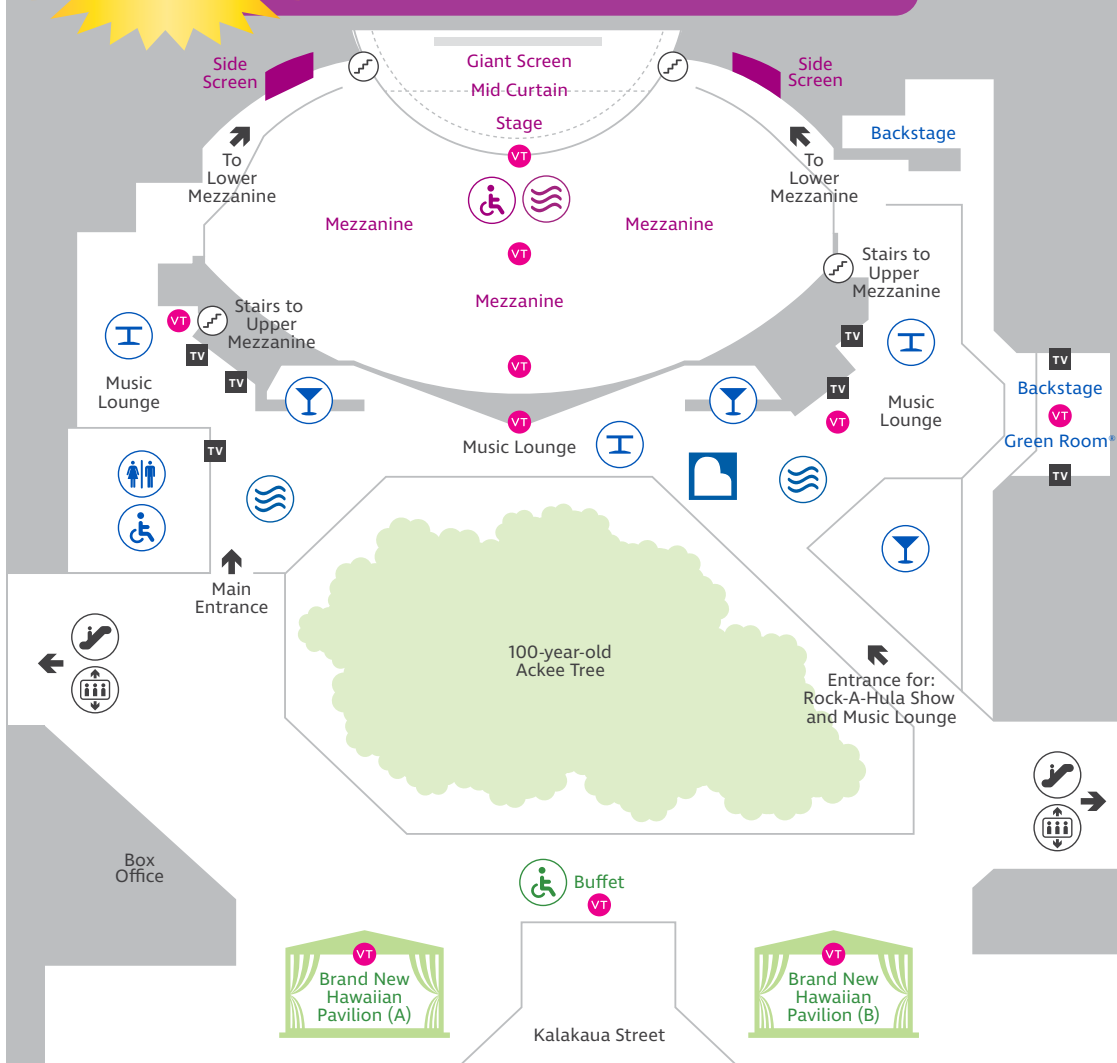

ROYAL HAWAIIAN THEATER FACILITY PROFILE

Waikiki's only premier theater with 750 seats. Home of Waikiki's Biggest Hawaiian Show® Rock-A-Hula®, Hula Burger® and Music Lounge.

• **Location:** Royal Hawaiian Center, Building B, 4th Floor

• **Capacity:** 750 Persons

• **Space:** Interior 21,273 square feet; Exterior 10,093 square feet

• **Theater / Stage Use:** Ask for facility tech specs.

• **Loading:** Permission needed from Royal Hawaiian Center. Freight Elevator 5'W x 8'H x 7'L.

Note: Capacity below might change depending on product category.

SYMBOL KEY

- Cocktail Area
- Bar
- Air Conditioning
- Virtual Tour: RockAHulaHawaii.com/virtualtour
  See below for location
- Restroom
- ADA Accessible
- Flat Screen TV
- Elevator
- Escalator
- Grand Piano
- Stairs
- No Public Access

Royal Hawaiian Theater