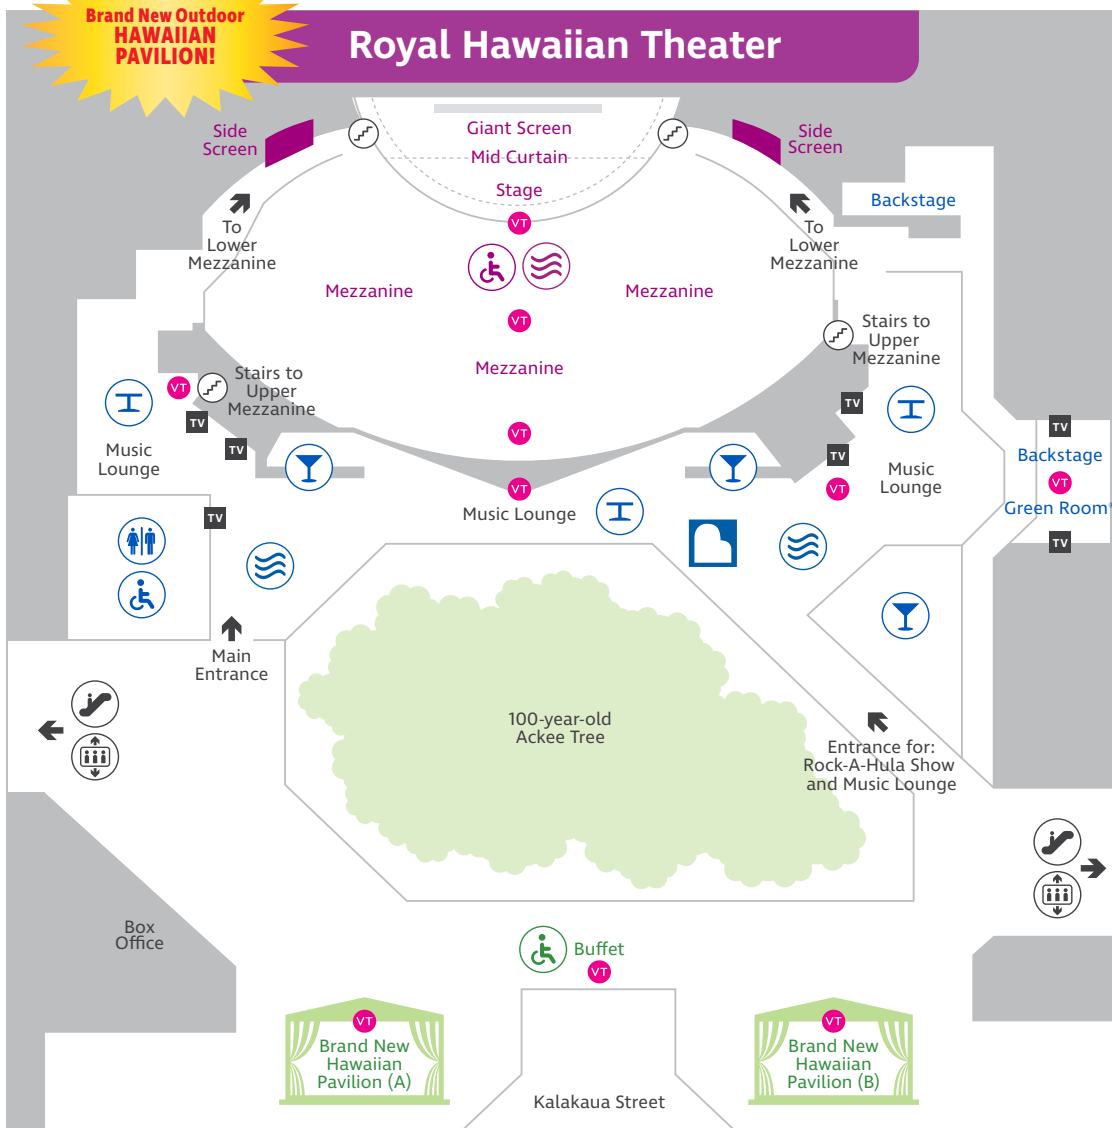

## SYMBOL KEY

Cocktail Area

Restroom

Elevator

Stairs

Bar

ADA Accessible

Escalator

No Public Access

Air Conditioning

Flat Screen TV

Grand Piano

**Virtual Tour:** [RockAHulaHawaii.com/virtualtour](http://RockAHulaHawaii.com/virtualtour)  
See below for location

**Brand New Outdoor HAWAIIAN PAVILION!**

## Royal Hawaiian Theater

Theater

Green Room®

Music Lounge

Outdoor Hawaiian Pavilion

**NEW!**

OUTDOOR HAWAIIAN PAVILION (2)	
Hula Burger Lunch*	500 Seats
Waikiki Luau & Buffet	500 Seats

\* 1,000 by staggering arrival with 3 – 5 hour use of Cabana before 4:00PM