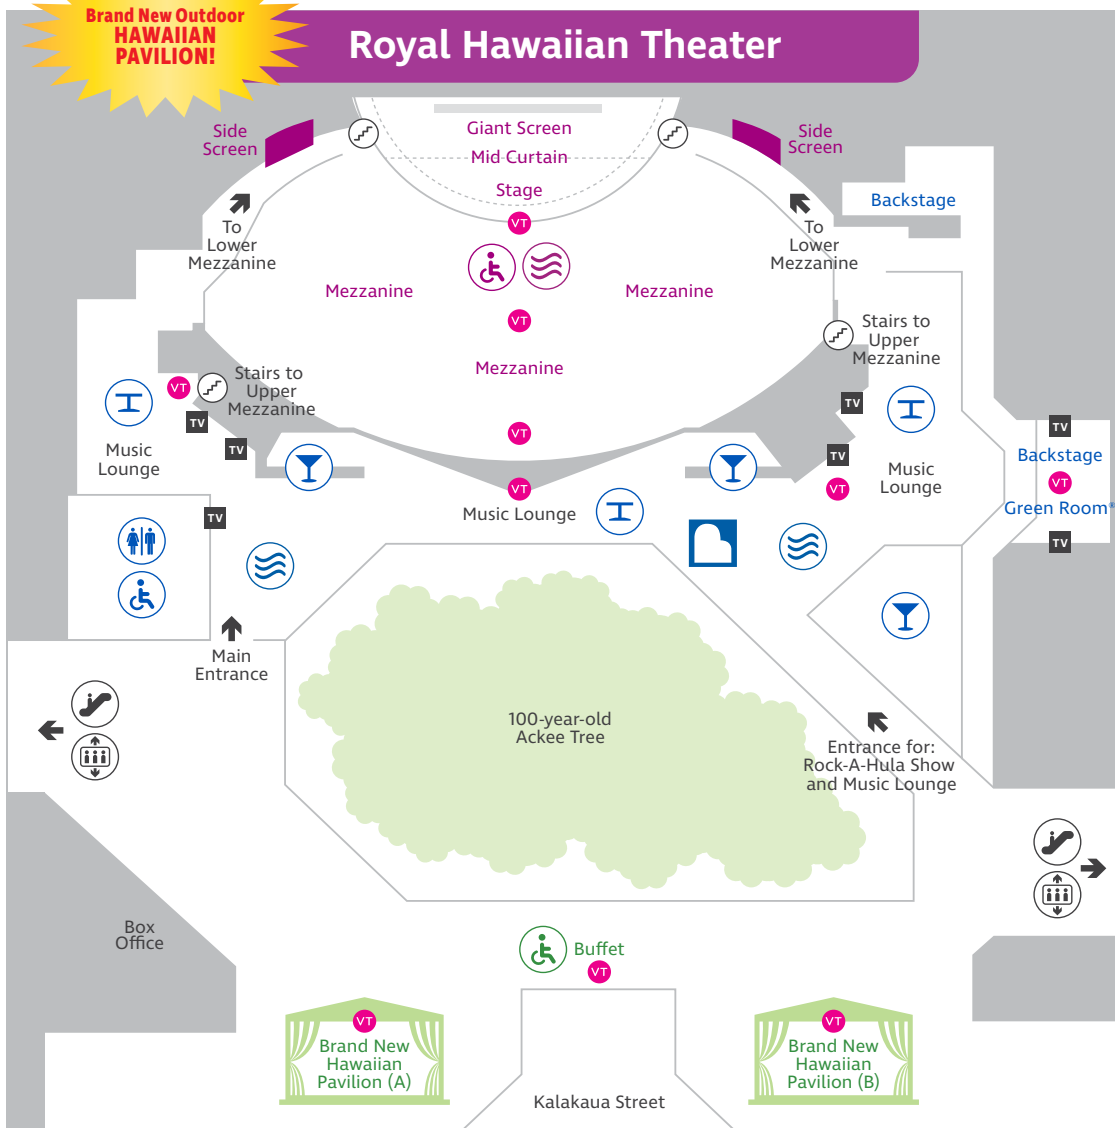

## SYMBOL KEY

Cocktail Area

Restroom

Elevator

Stairs

Bar

ADA Accessible

Escalator

No Public Access

Air Conditioning

Flat Screen TV

Grand Piano

**Virtual Tour:** [RockAHulaHawaii.com/virtualtour](http://RockAHulaHawaii.com/virtualtour)  
See below for location

**Brand New Outdoor HAWAIIAN PAVILION!**

## Royal Hawaiian Theater

Theater

Green Room®

Music Lounge

Outdoor Hawaiian Pavilion

NEW! OUTDOOR HAWAIIAN PAVILION (2)	
Hula Burger Lunch*	500 Seats
Waikiki Luau & Buffet	500 Seats

ROCK-A-HULA® SHOW	
Theater	750 Seats
Green Room®	30 Persons*

MUSIC LOUNGE	
Lounge	200 Persons*
Outdoor Hawaiian Pavilion (2)	500 Seats

\* 1,000 by staggering arrival with 3 – 5 hour use of Cabana before 4:00PM

\* Capacity

\* Capacity