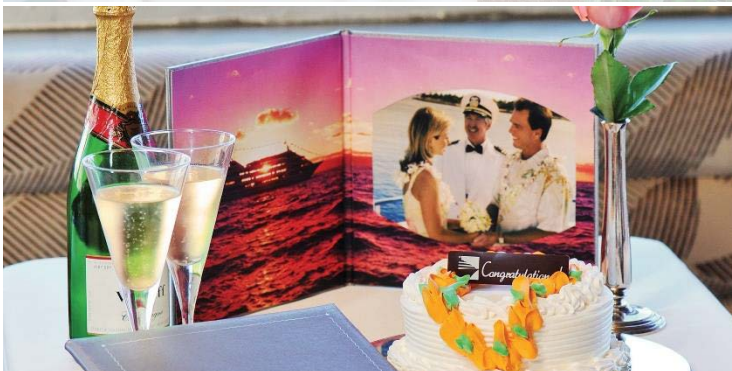

SHE6 Private Reception Three Star 4