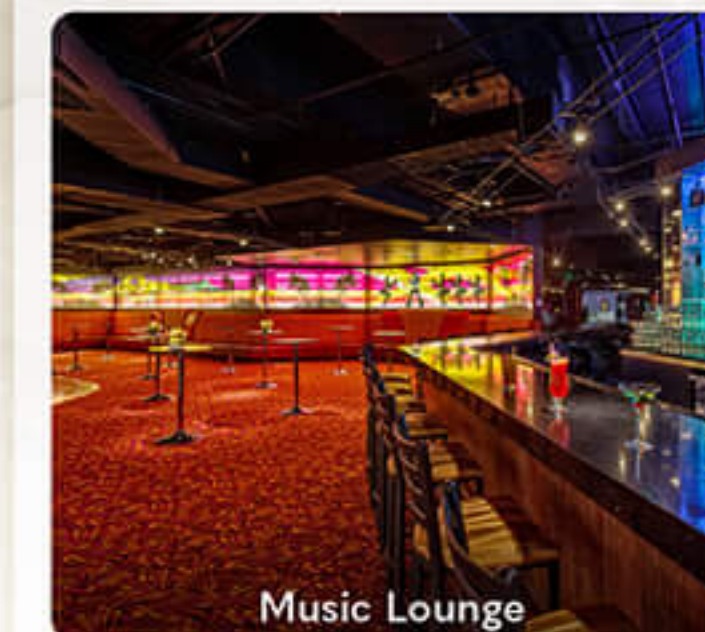

ROYAL HAWAIIAN THEATER

Best Venue in Waikiki

World-class theater and dining — it's the perfect all-in-one event venue. No weather cancellation!