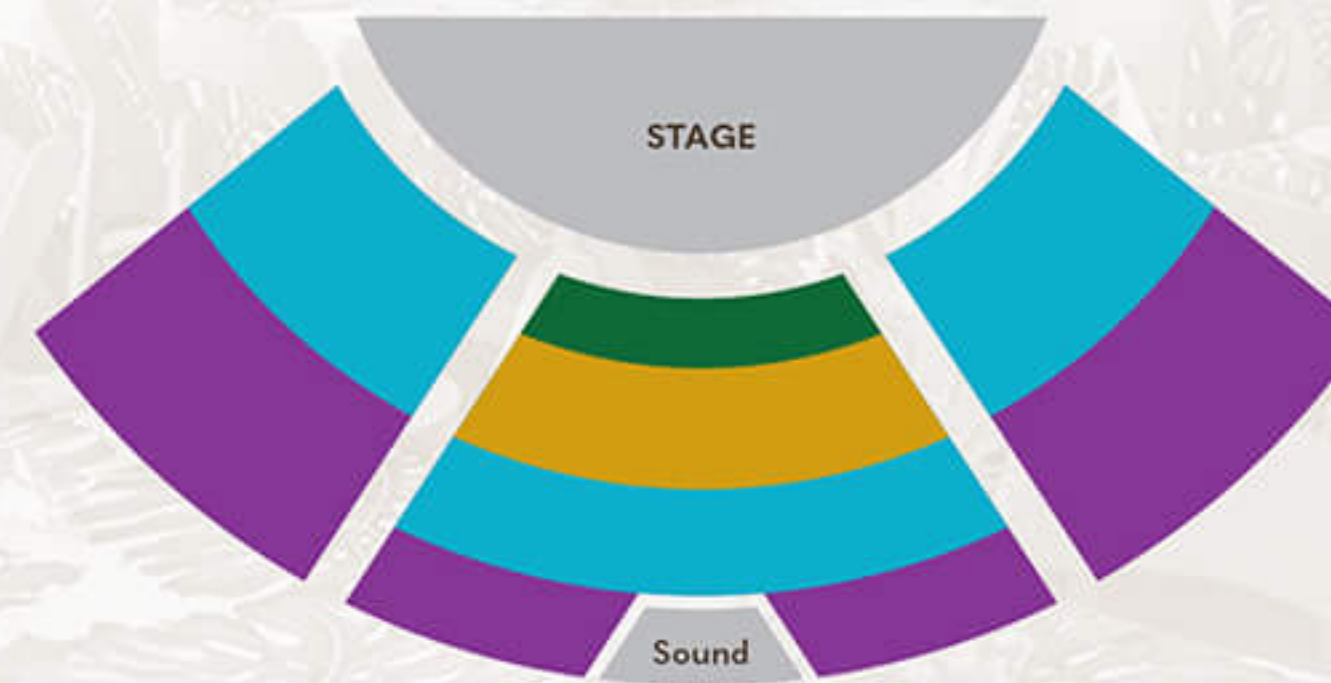

Michael Chambliss
as Elvis Presley

James Times III
as Michael Jackson

Fire Knife
Dancer

Singers

Dancers

Live Band

All Great Seats

In the 750-seat theater with elevated seats to see, hear and feel the powerful performances!