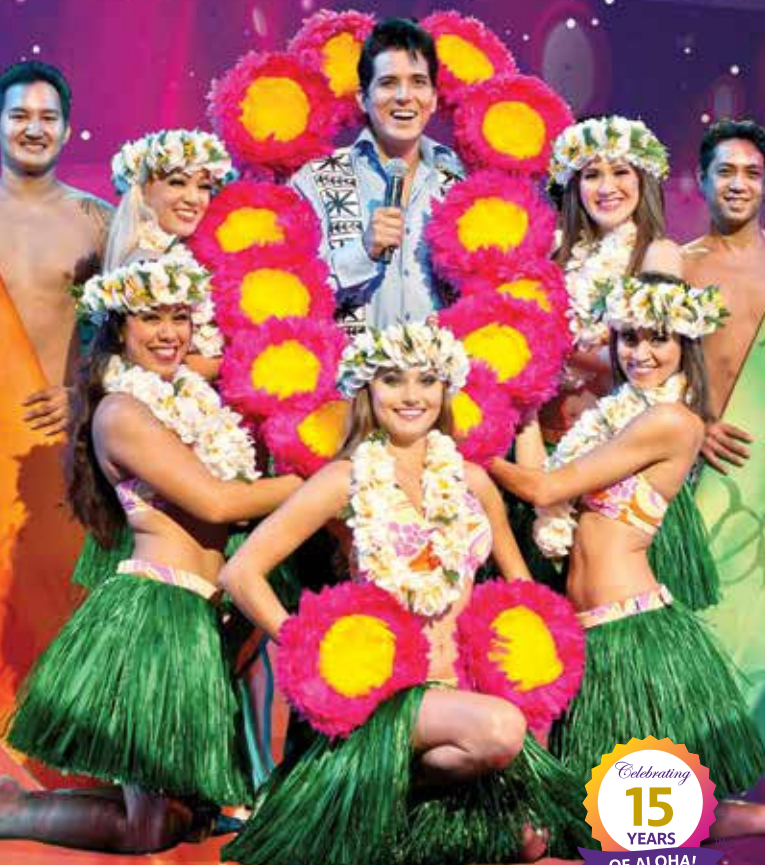

Waikiki's Biggest

Rock a Hula™

Hawaiian Show

Celebrating 15 YEARS OF ALOHA!

ROYAL HAWAIIAN THEATER

BOOK TODAY!
808-629-SHOW (7469)

"Rock a Hula has set a new standard for dining and cultural experiences, and I can't wait to return."

"This was my favorite experience in Hawaii! If you want to know the history of Hawaii..."